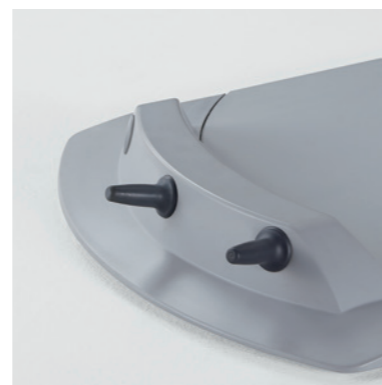

Chair stick switch

The dental chair can be entirely manipulated in a **hands-free**, hygienic and intuitive manner using only the operator's foot (patent pending).