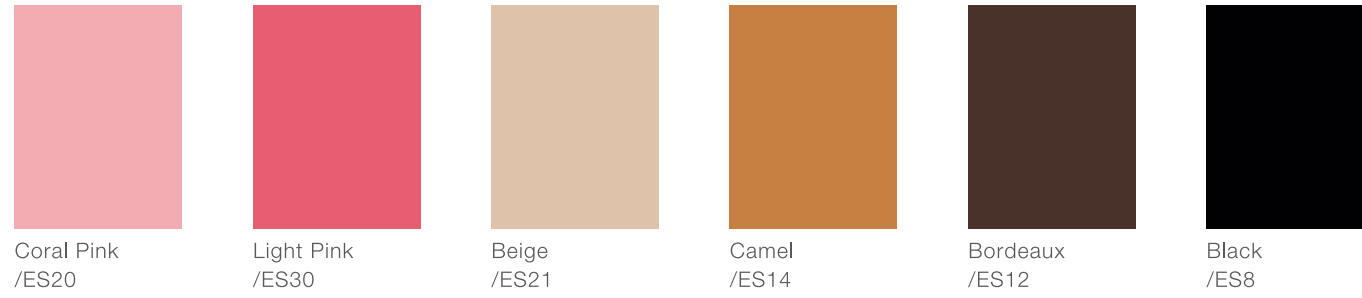

EURUS UPHOLSTERY COLOUR

Cool Colour

Mint Blue/ES5

Indigo Blue/ES25

Light Blue/ES16

Purple/ES26

Light Gray/ES33

Gray Teal/ES28

Warm Colour

Coral Pink/ES20

Light Pink/ES30

Beige/ES21

Camel/ES14

Bordeaux/ES12

Black/ES8

Vitamin Colour

		
Scarlet Red/ES24	Mandarin Orange/ES22	Lemon Yellow/ES2
		
Yellow Green/ES18	Sky Blue/ES7	Blue/ES29

Earth Colour

		
Rose/ES34	Mauve/ES27	Forest/ES31
		
Aldo Blue/ES23	Ash Gray/ES32	Chocolate/ES11

Warm Colour

Cool Colour

Earth Colour

Vitamin Colour

Sky Blue /ES7

Seam

Seamless

Specification

Composition	Wooly polyester
Thickness	1.02 mm
Weight	810 g/m ²
Antibacterial	Effective for MRSA, E.coli, and PSA
Flammability	FMVSS 302 Pass (ISO 3795)
Colourfastness to crocking	JIS K 6772(94) Dry : Class 4 to 5 Wet : Class 5
Light resistance	JIS K 6772(94) Class 5
Cold resistance	JIS K 6772(94) No crack (-10°C)
Aging	JIS K 6772(94) No crack (durable 100°C×24H, -5°C)
Alcohol resistance (friction)	In conformity with manufacturer's standards
Abrasion resistance	In conformity with manufacturer's standards