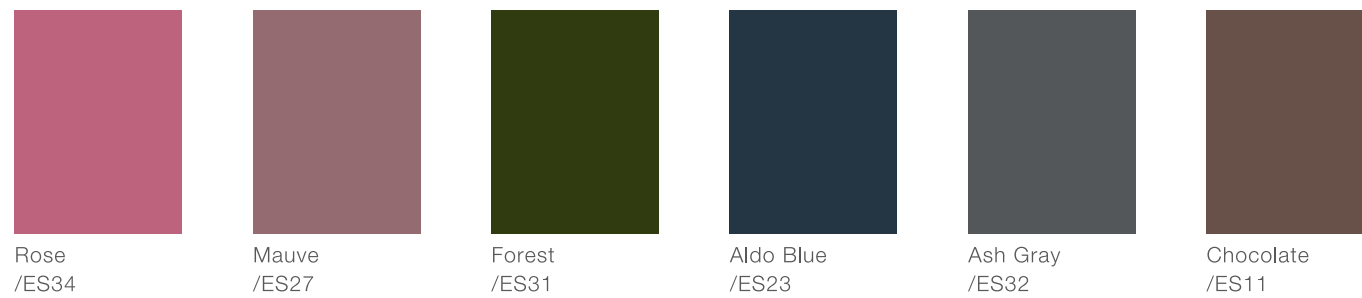

Warm Colour

Coral Pink/ES20

Light Pink/ES30

Beige/ES21

Camel/ES14

Bordeaux/ES12

Black/ES8

Vitamin Colour

		
Scarlet Red/ES24	Mandarin Orange/ES22	Lemon Yellow/ES2
		
Yellow Green/ES18	Sky Blue/ES7	Blue/ES29

Earth Colour

		
Rose/ES34	Mauve/ES27	Forest/ES31
		
Aldo Blue/ES23	Ash Gray/ES32	Chocolate/ES11

Warm Colour

Cool Colour

Earth Colour

Vitamin Colour

Sky Blue /ES7

Seam

Seamless

Specification

Composition	Wooly polyester
Thickness	1.02 mm
Weight	810 g/m ²
Antibacterial	Effective for MRSA, E.coli, and PSA
Flammability	FMVSS 302 Pass (ISO 3795)
Colourfastness to crocking	JIS K 6772(94) Dry : Class 4 to 5 Wet : Class 5
Light resistance	JIS K 6772(94) Class 5
Cold resistance	JIS K 6772(94) No crack (-10°C)
Aging	JIS K 6772(94) No crack (durable 100°C×24H, -5°C)
Alcohol resistance (friction)	In conformity with manufacturer's standards
Abrasion resistance	In conformity with manufacturer's standards