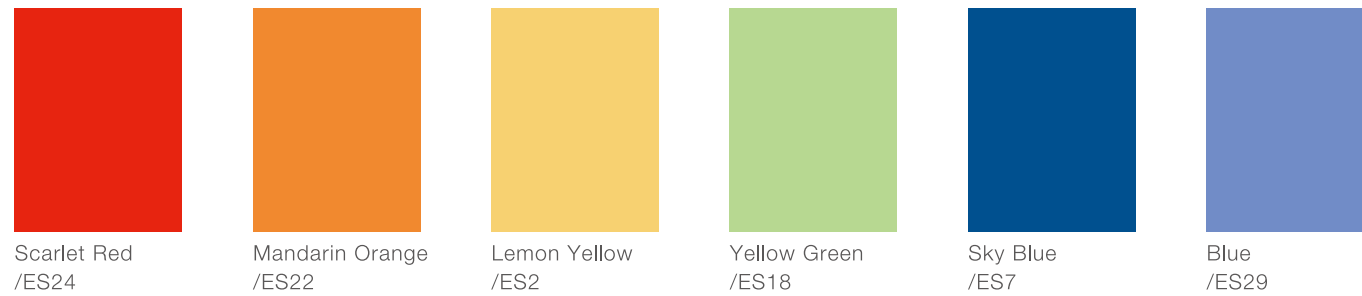

Warm Colour

Coral Pink/ES20

Light Pink/ES30

Beige/ES21

Camel/ES14

Bordeaux/ES12

Black/ES8

Vitamin Colour

		
Scarlet Red/ES24	Mandarin Orange/ES22	Lemon Yellow/ES2
		
Yellow Green/ES18	Sky Blue/ES7	Blue/ES29

Earth Colour

		
Rose/ES34	Mauve/ES27	Forest/ES31
		
Aldo Blue/ES23	Ash Gray/ES32	Chocolate/ES11

Warm Colour

Cool Colour

Earth Colour

Vitamin Colour

Sky Blue /ES7

Seam

Seamless

Specification

Composition	Wooly polyester
Thickness	1.02 mm
Weight	810 g/m ²
Antibacterial	Effective for MRSA, E.coli, and PSA
Flammability	FMVSS 302 Pass (ISO 3795)
Colourfastness to crocking	JIS K 6772(94) Dry : Class 4 to 5 Wet : Class 5
Light resistance	JIS K 6772(94) Class 5
Cold resistance	JIS K 6772(94) No crack (-10°C)
Aging	JIS K 6772(94) No crack (durable 100°C×24H, -5°C)
Alcohol resistance (friction)	In conformity with manufacturer's standards
Abrasion resistance	In conformity with manufacturer's standards