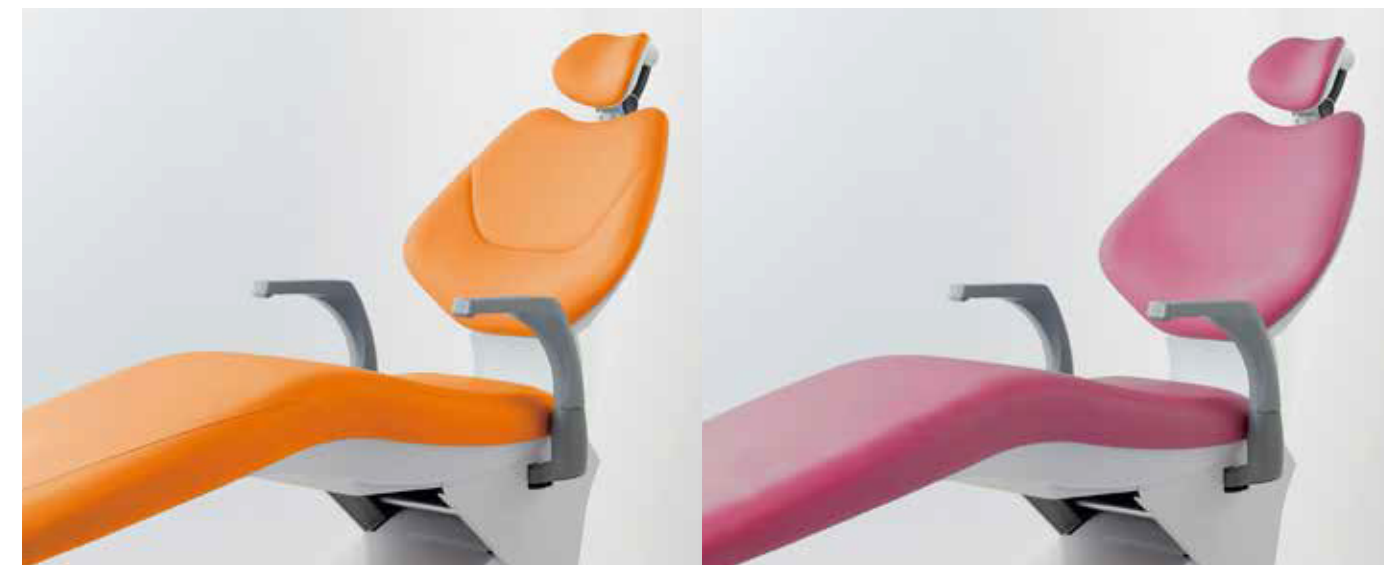

Cool Colour

Earth Colour

Vitamin Colour

Sky Blue /ES7

Seam

Seamless

Specification

Composition	Wooly polyester
Thickness	1.02 mm
Weight	810 g/m ²
Antibacterial	Effective for MRSA, E.coli, and PSA
Flammability	FMVSS 302 Pass (ISO 3795)
Colourfastness to crocking	JIS K 6772(94) Dry : Class 4 to 5 Wet : Class 5
Light resistance	JIS K 6772(94) Class 5
Cold resistance	JIS K 6772(94) No crack (-10°C)
Aging	JIS K 6772(94) No crack (durable 100°C×24H, -5°C)
Alcohol resistance (friction)	In conformity with manufacturer's standards
Abrasion resistance	In conformity with manufacturer's standards