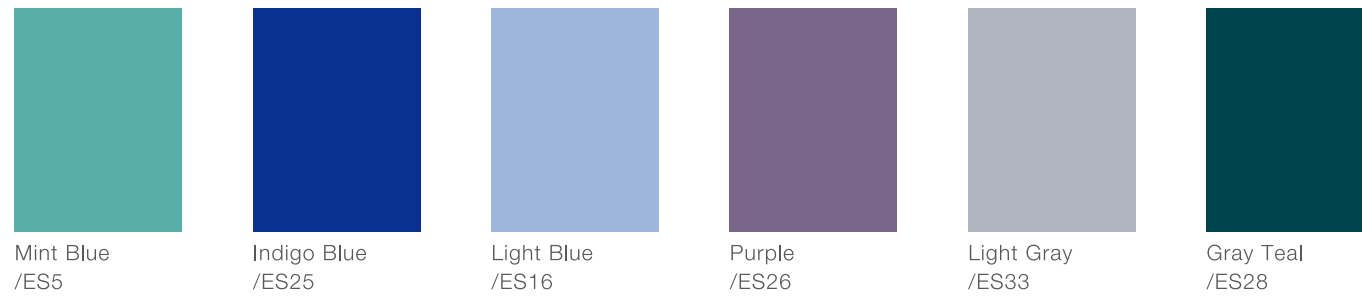

EURUS UPHOLSTERY COLOUR

Cool Colour

Mint Blue/ES5

Indigo Blue/ES25

Light Blue/ES16

Purple/ES26

Light Gray/ES33

Gray Teal/ES28

Warm Colour

Coral Pink/ES20

Light Pink/ES30

Beige/ES21

Camel/ES14

Bordeaux/ES12

Black/ES8

Vitamin Colour

		
Scarlet Red/ES24	Mandarin Orange/ES22	Lemon Yellow/ES2
		
Yellow Green/ES18	Sky Blue/ES7	Blue/ES29

Earth Colour

		
Rose/ES34	Mauve/ES27	Forest/ES31
		
Aldo Blue/ES23	Ash Gray/ES32	Chocolate/ES11

Warm Colour

Cool Colour

Earth Colour

Vitamin Colour

Sky Blue /ES7

Seam

Seamless

Specification

Composition	Wooly polyester
Thickness	1.02 mm
Weight	810 g/m ²
Antibacterial	Effective for MRSA, E.coli, and PSA
Flammability	FMVSS 302 Pass (ISO 3795)
Colourfastness to crocking	JIS K 6772(94) Dry : Class 4 to 5 Wet : Class 5
Light resistance	JIS K 6772(94) Class 5
Cold resistance	JIS K 6772(94) No crack (-10°C)
Aging	JIS K 6772(94) No crack (durable 100°C×24H, -5°C)
Alcohol resistance (friction)	In conformity with manufacturer's standards
Abrasion resistance	In conformity with manufacturer's standards